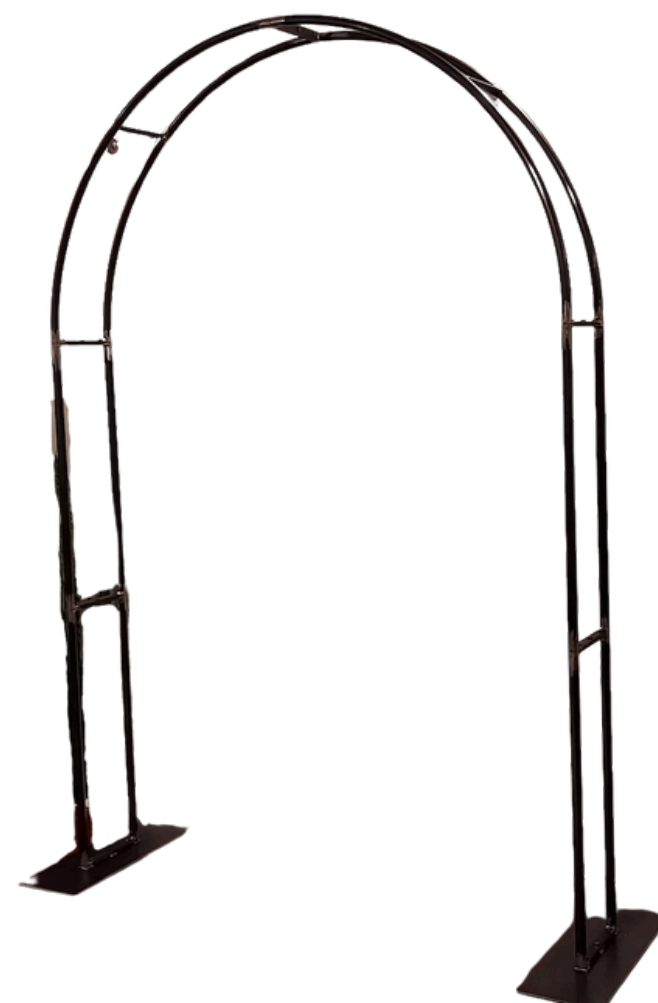

ANTIQUE GOLD
HOLDER

BLACK CANDLESTICK
HOLDER

BRASS HOLDER

CLEAR GLASS
CUBE HOLDER

GOLD BOTTOM
HURRICANE

CHARIOT
HURRICANE

HURRICANE VASE
6" | 8" | 10"

OPTIC GLASS CHIMNEY
CANDLESTICK COVER

COLORFUL BOUTIQUE BUD VASES

BOUTIQUE BUD VASES

Arch Rentals

6.5' H X 2' W

GEOMETRIC PANELS

BERKSHIRE GOLD ARCH

7.2' H X 6' W

WOODEN ARBOR GATEWAY ARCH

3.5' W X 7.25H EACH PANEL

SMALL 20"W X 72" H LARGE 20"W X 95" H

BROKEN ARCH

7' H X 7' W

WOODEN ARCH

7.5' H X 5' W

METAL ARCH

9' H X 8' W

MOONGATE ARCH

Decor Rentals

MODERN GOLD
TABLE NUMBERS 1-25

GOLD FRAME
NUMBERS 1-30

MIRROR ACRYLIC
NUMBERS 1-30

WICKER BASKETS

VINTAGE WIRELESS LAMP

BLACK ACRYLIC
NUMBERS 1-30