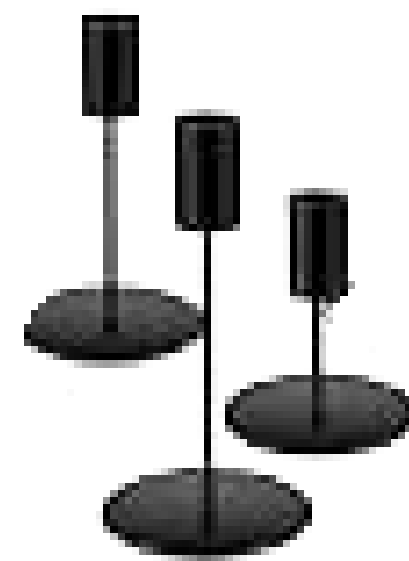

WIRE GEOMETRIC SHAPES

GLASS TABLE TOP LANTERNS

LARGE FLOOR LANTERNS

LARGE FLOOR LANTERNS

GALLERY LANTERN

LARGE BRASS FLOOR LANTERNS

Candle Holder Rentals

VOTIVE HOLDERS

ANTIQUE GOLD
HOLDER

BLACK CANDLESTICK
HOLDER

BRASS HOLDER

CLEAR GLASS
CUBE HOLDER

GOLD BOTTOM
HURRICANE

CHARIOT
HURRICANE

HURRICANE VASE
6" | 8" | 10"

OPTIC GLASS CHIMNEY
CANDLESTICK COVER